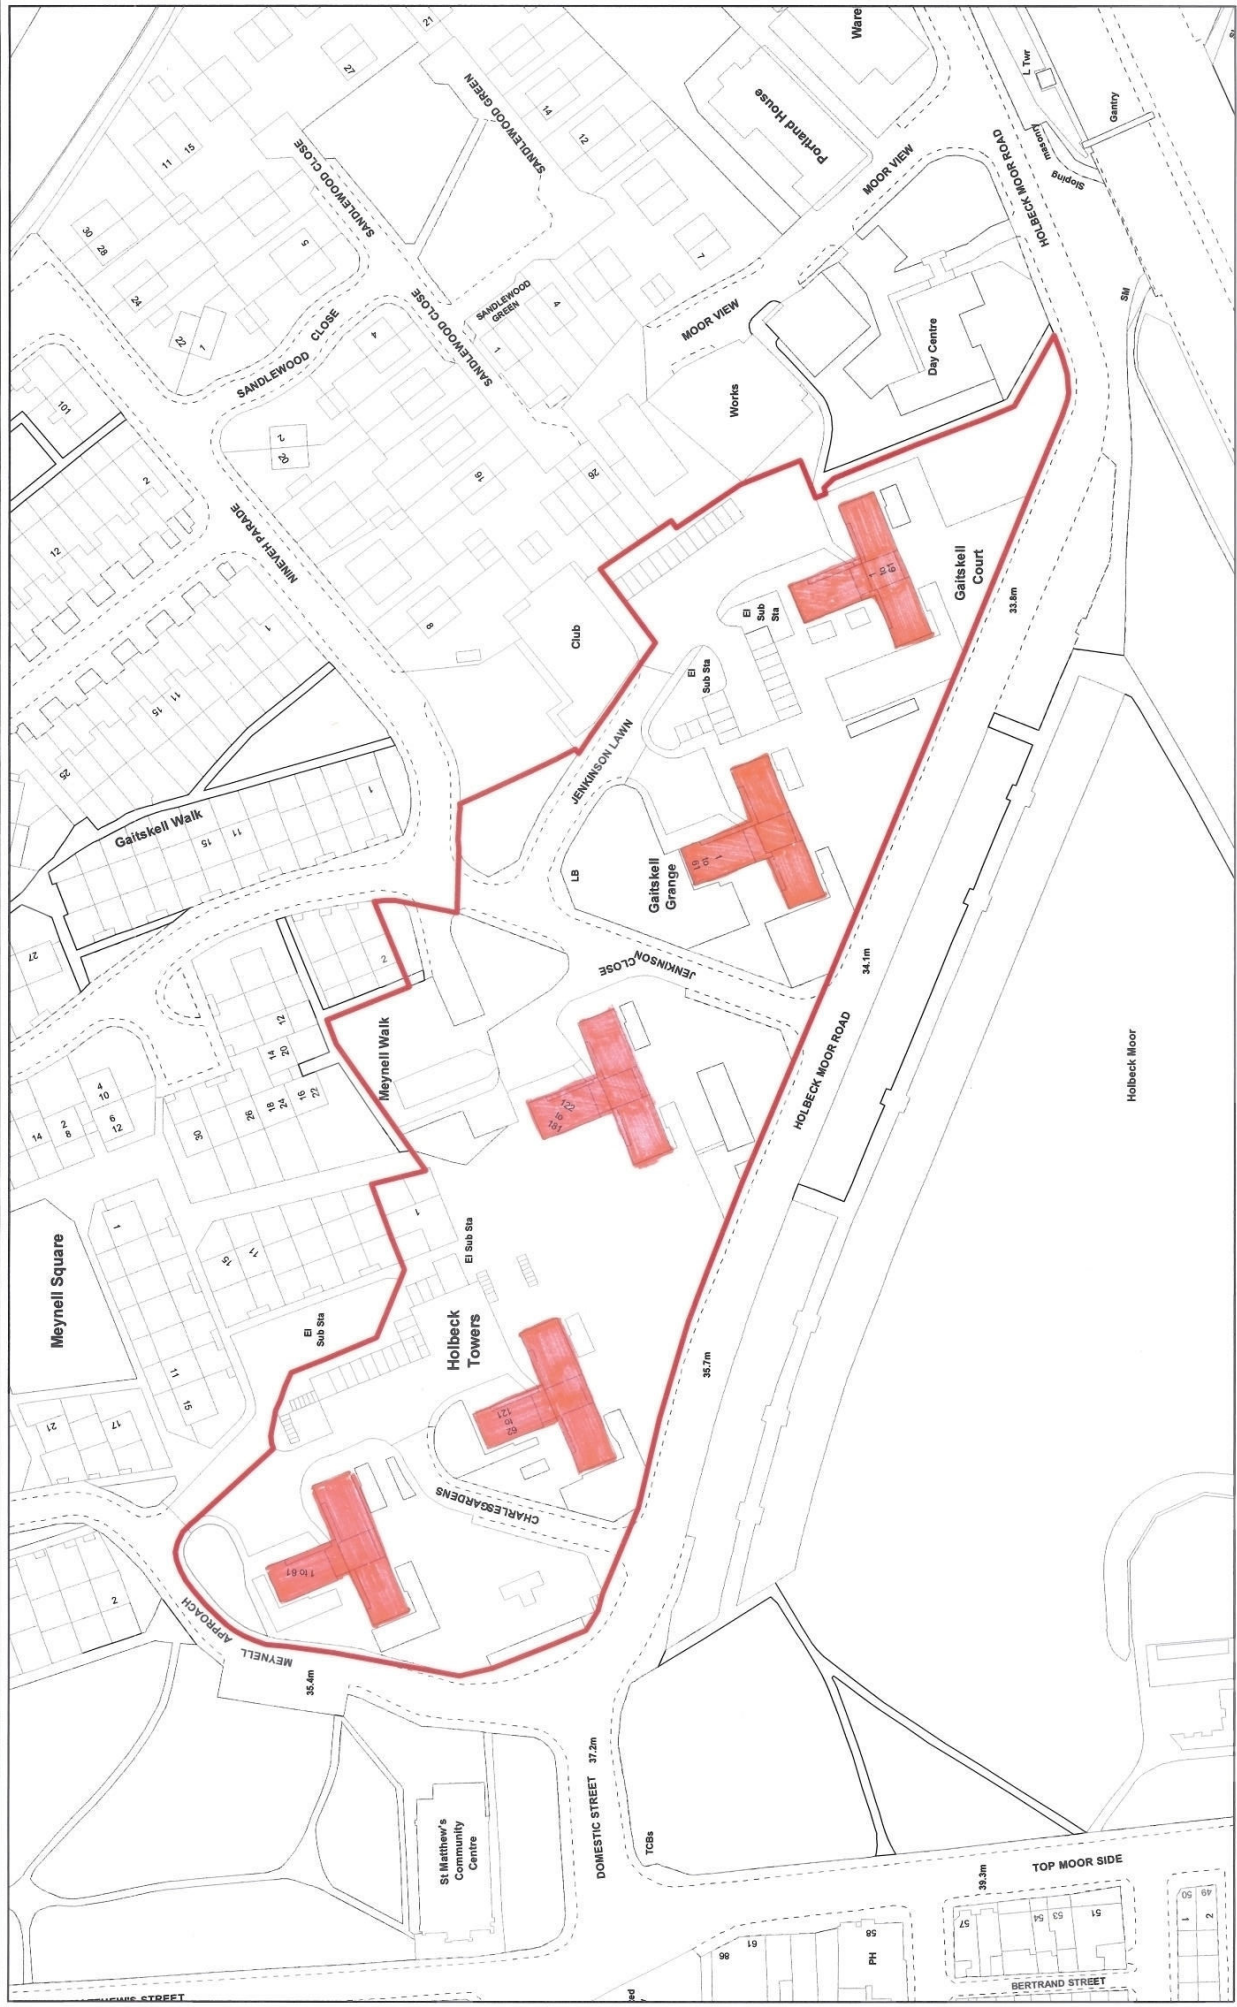

Holbeck Towers - Plan# ISRS BH&H 1a

PRODUCED BY NEIGHBOURHOOD SERVICES, LEEDS CITY COUNCIL
 This map is based upon the Ordnance Survey's Digital Data with the permission of the Ordnance Survey on behalf of the Controller of Her Majesty's Stationary Office
 © Unauthorised reproduction infringes Crown Copyright and may lead to prosecution or civil proceedings
 © Crown Copyright. Leeds City Council O.S. Licence No. 100019567 (2009)